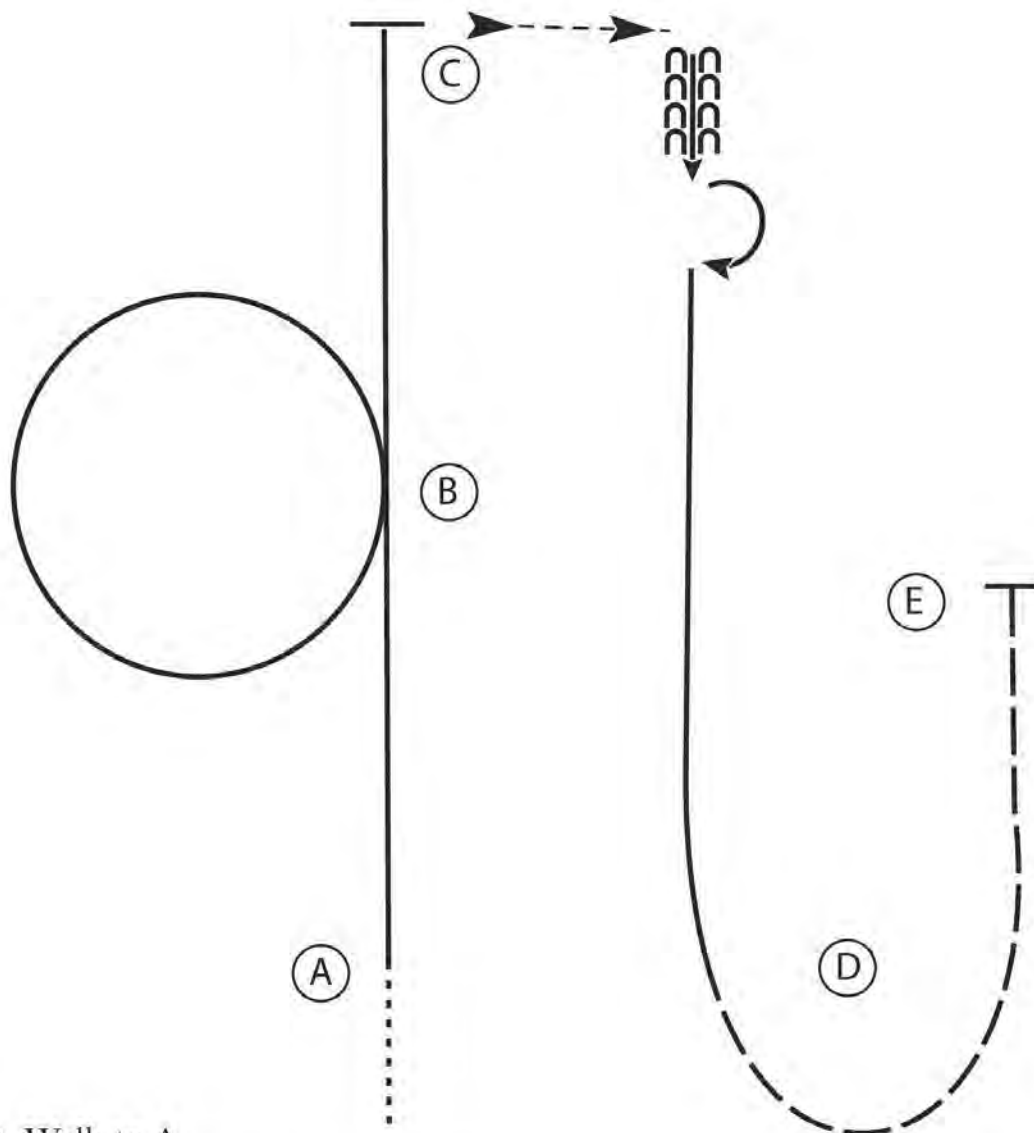

**Western Horsemanship Youth**  
**AQHA / All Breed**

1. Walk A to B
2. At B jog to C
3. At C lope on the left lead in a half circle to E
4. Stop at E and perform a 180 degree turn to the right
5. Lope on the right lead in a half circle to C
6. At C jog to A
7. At A stop and back 4 steps

Walk	.....
Jog	-----
Extended Jog	- - - - -
Lope	—————
Leg Yield	
Lead Change	↘
Back	←←←←←
Marker	(B)
Sidepass	←- - - - -→

**Western Horsemanship Amateur**  
**AQHA / All Breed**

Be ready at A.

1. Jog 2 strides from A.
2. Extend the jog to B around the square corner and to C.
3. Pick up the right lead and lope a small slow circle to the right.
4. Return to C and lope a larger circle with speed at C.
5. Continue on the right lead to D.
6. Stop at D. Turn 180 degrees to the right.
7. Jog a circle around D.
8. Stop at D and back approximately one horse length.
9. Turn 360 degrees to the left.
10. Follow the instructions of your ring steward.

<b>Walk</b>	-----
<b>Jog</b>	-----
<b>Extended Jog</b>	-----
<b>Lope</b>	—————
<b>Leg Yield</b>	
<b>Lead Change</b>	↘
<b>Back</b>	← ← ←
<b>Marker</b>	(B)
<b>Sidepass</b>	←←←

**Western Horsemanship Open**  
**All Breed**