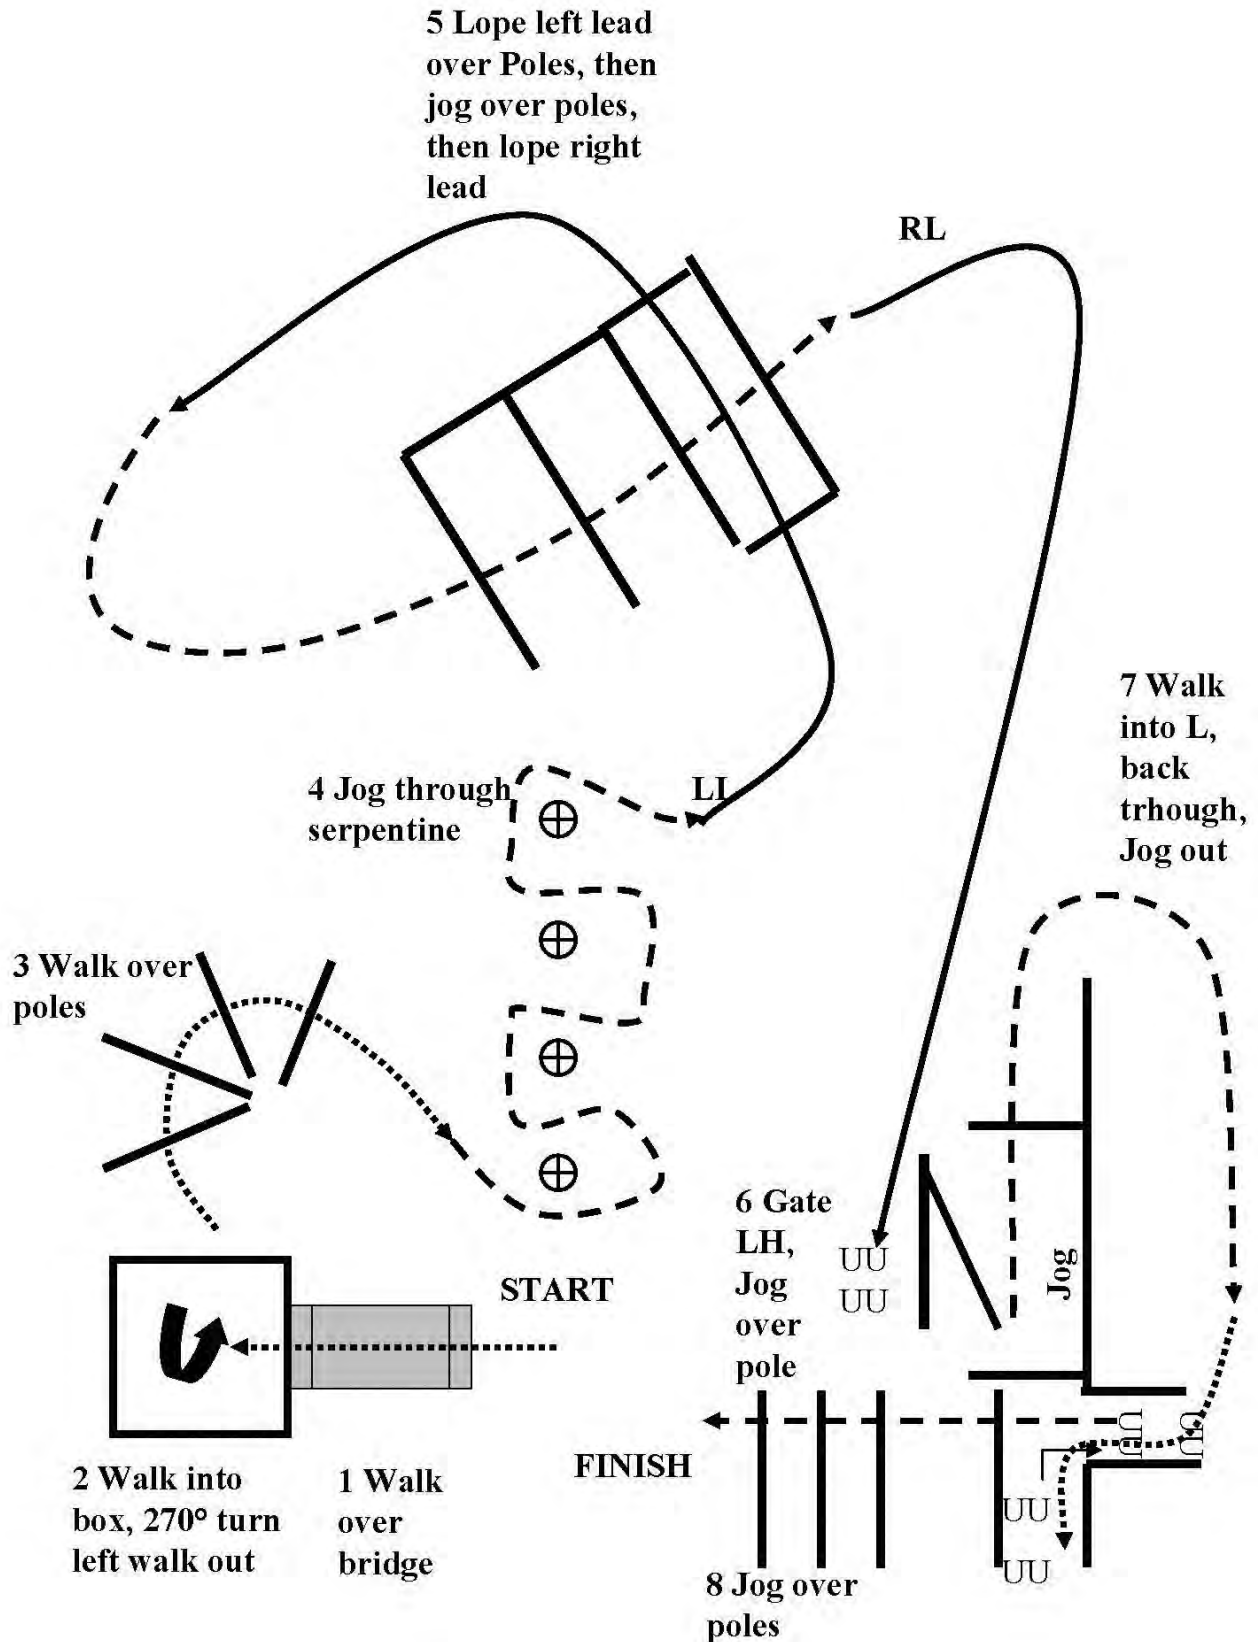

Mistrzostwa Polski PLQHA 2017 - AQHA Approved Show
Mistrzostwa Polski PLQHA 2017 All Breed - dla koni wszystkich ras

Trail Youth
AQHA / All Breed