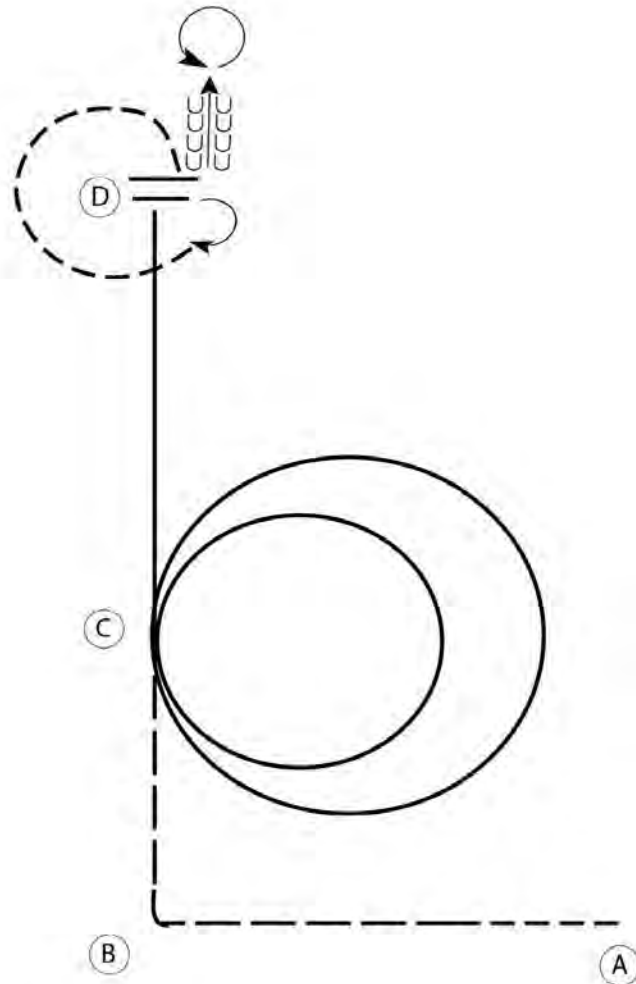

Western Horsemanship Amateur
AQHA / All Breed

Be ready at A.

1. Jog 2 strides from A.
2. Extend the jog to B around the square corner and to C.
3. Pick up the right lead and lope a small slow circle to the right.
4. Return to C and lope a larger circle with speed at C.
5. Continue on the right lead to D.
6. Stop at D. Turn 180 degrees to the right.
7. Jog a circle around D.
8. Stop at D and back approximately one horse length.
9. Turn 360 degrees to the left.
10. Follow the instructions of your ring steward.

Walk	-----
Jog	-----
Extended Jog	-----
Lope	—————
Leg Yield	|||||
Lead Change	↘
Back	← ← ←
Marker	(B)
Sidepass	←←←